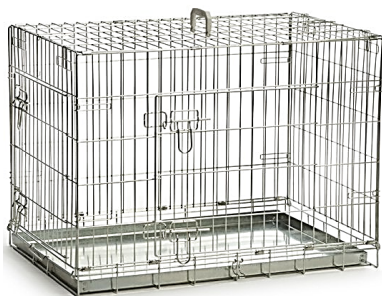

Klietka pre psy "2"

IPTS715772 78 x 55 x 61cm 49.00