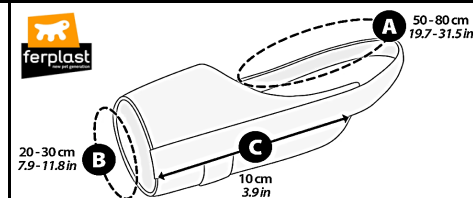

SAFE MUZZLE BOXER BLACK

75585917		11.81